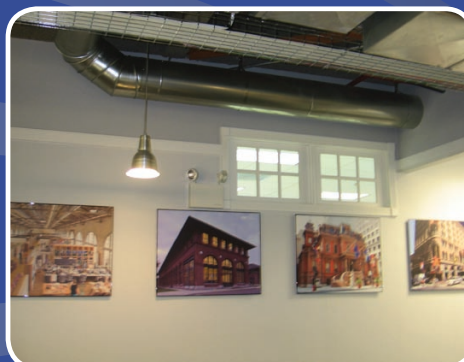

What's Up at

RMH

December 2009

Welcome to the RMH Image Group Newsletter. Almost daily a customer will say, "I didn't know you could do that!" We want to let you know just how much we can do. Therefore, we provide this newsletter on a monthly basis to highlight a unique and interesting project completed at RMH.

[Click Here To Watch a Short Movie of the Product](#)

CORPORATE DECOR VIA SIGNS AND POSTERS

RMH can help you promote and reinforce your corporate message inside and out. Here, RMH partnered with Bala Consulting Engineers to adorn their corporate headquarters with two-sided aisle signs exhibiting their extensive list of achievements. In addition, RMH lined the walls with framed posters showcasing their various projects. Finally, RMH updated an outdoor dimensional sign.

Top 3 Products

1. Full Color Banners
2. Large Quantity Posters
3. Portable Banner Stands