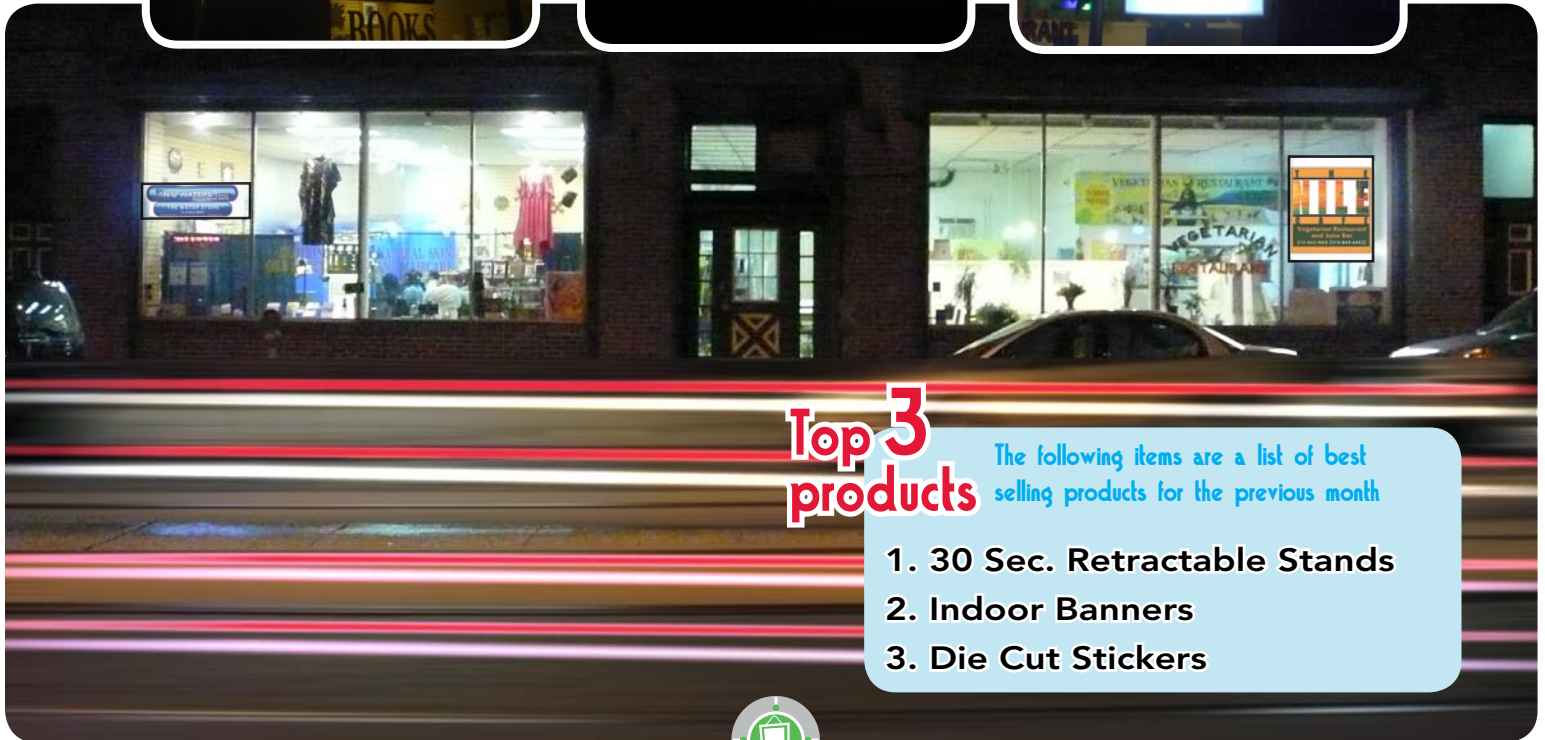

### Top 3 products

The following items are a list of best selling products for the previous month

1. 30 Sec. Retractable Stands
2. Indoor Banners
3. Die Cut Stickers